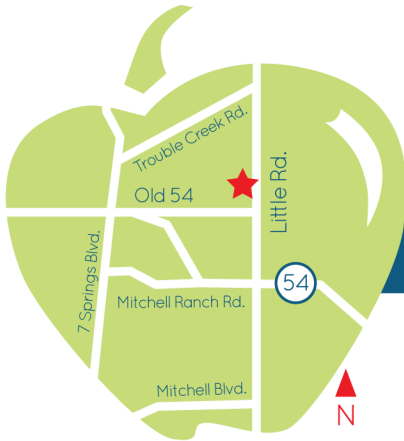

### 7:30-8:30am

Meet at Mitchell Fields on Little Road for a time of Community Prayer and refreshments.

4025 Little Rd  
New Port Richey, FL 34653